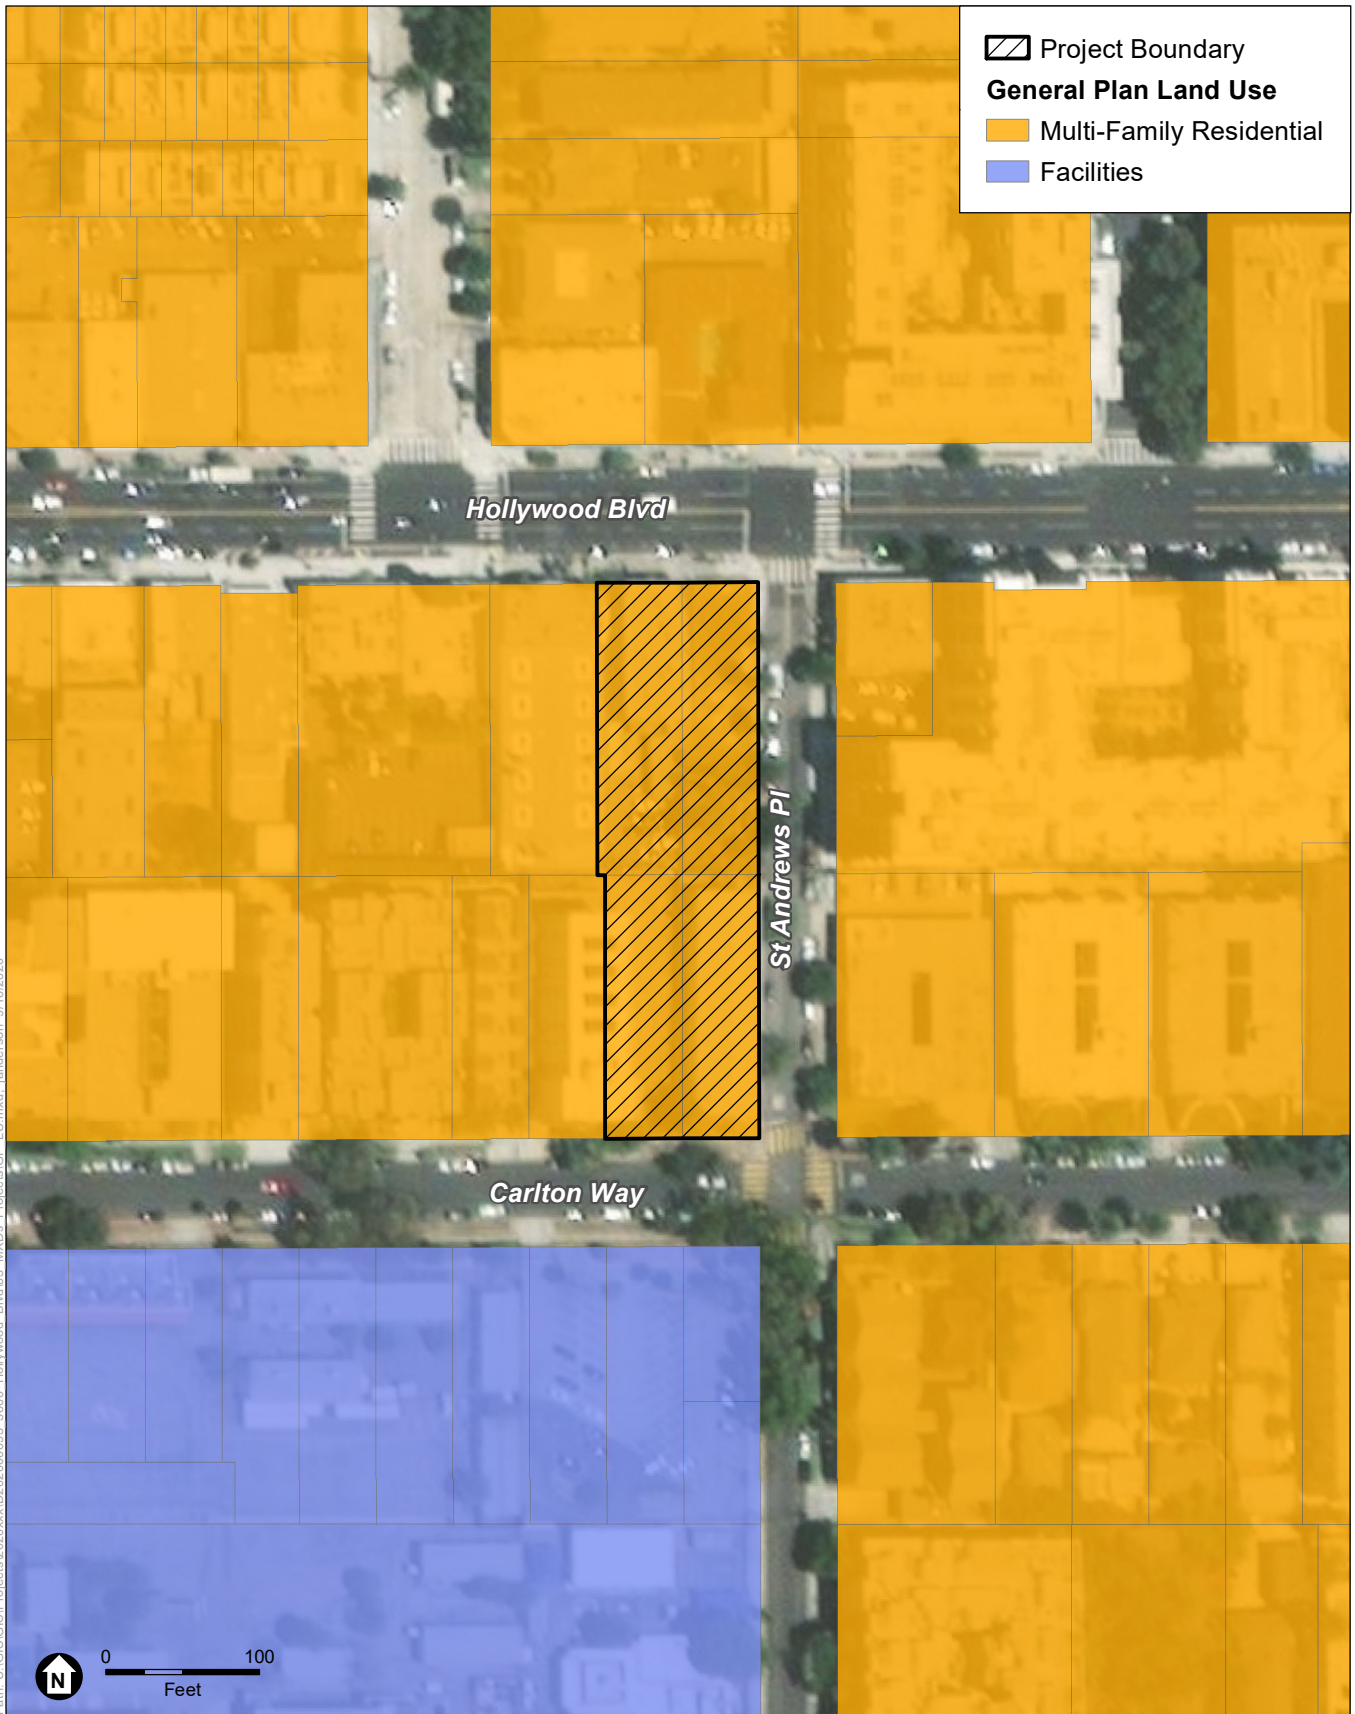

Attachment A

Land Use Maps

SOURCE: ESRI, SCAG 2016

5600 Hollywood Blvd

2016 SCAG General Plan
Land Use Codes

Path: U:\GIS\GIS\Projects\2020\202000095_5600_Hollywood_Bldv\03_MXD\Projects\Forecasted_Development.mxd_landerson_10/23/2020

SOURCE: SCAG 2019

5600 Hollywood Blvd

Connect SoCal Forecasted Regional Development Pattern