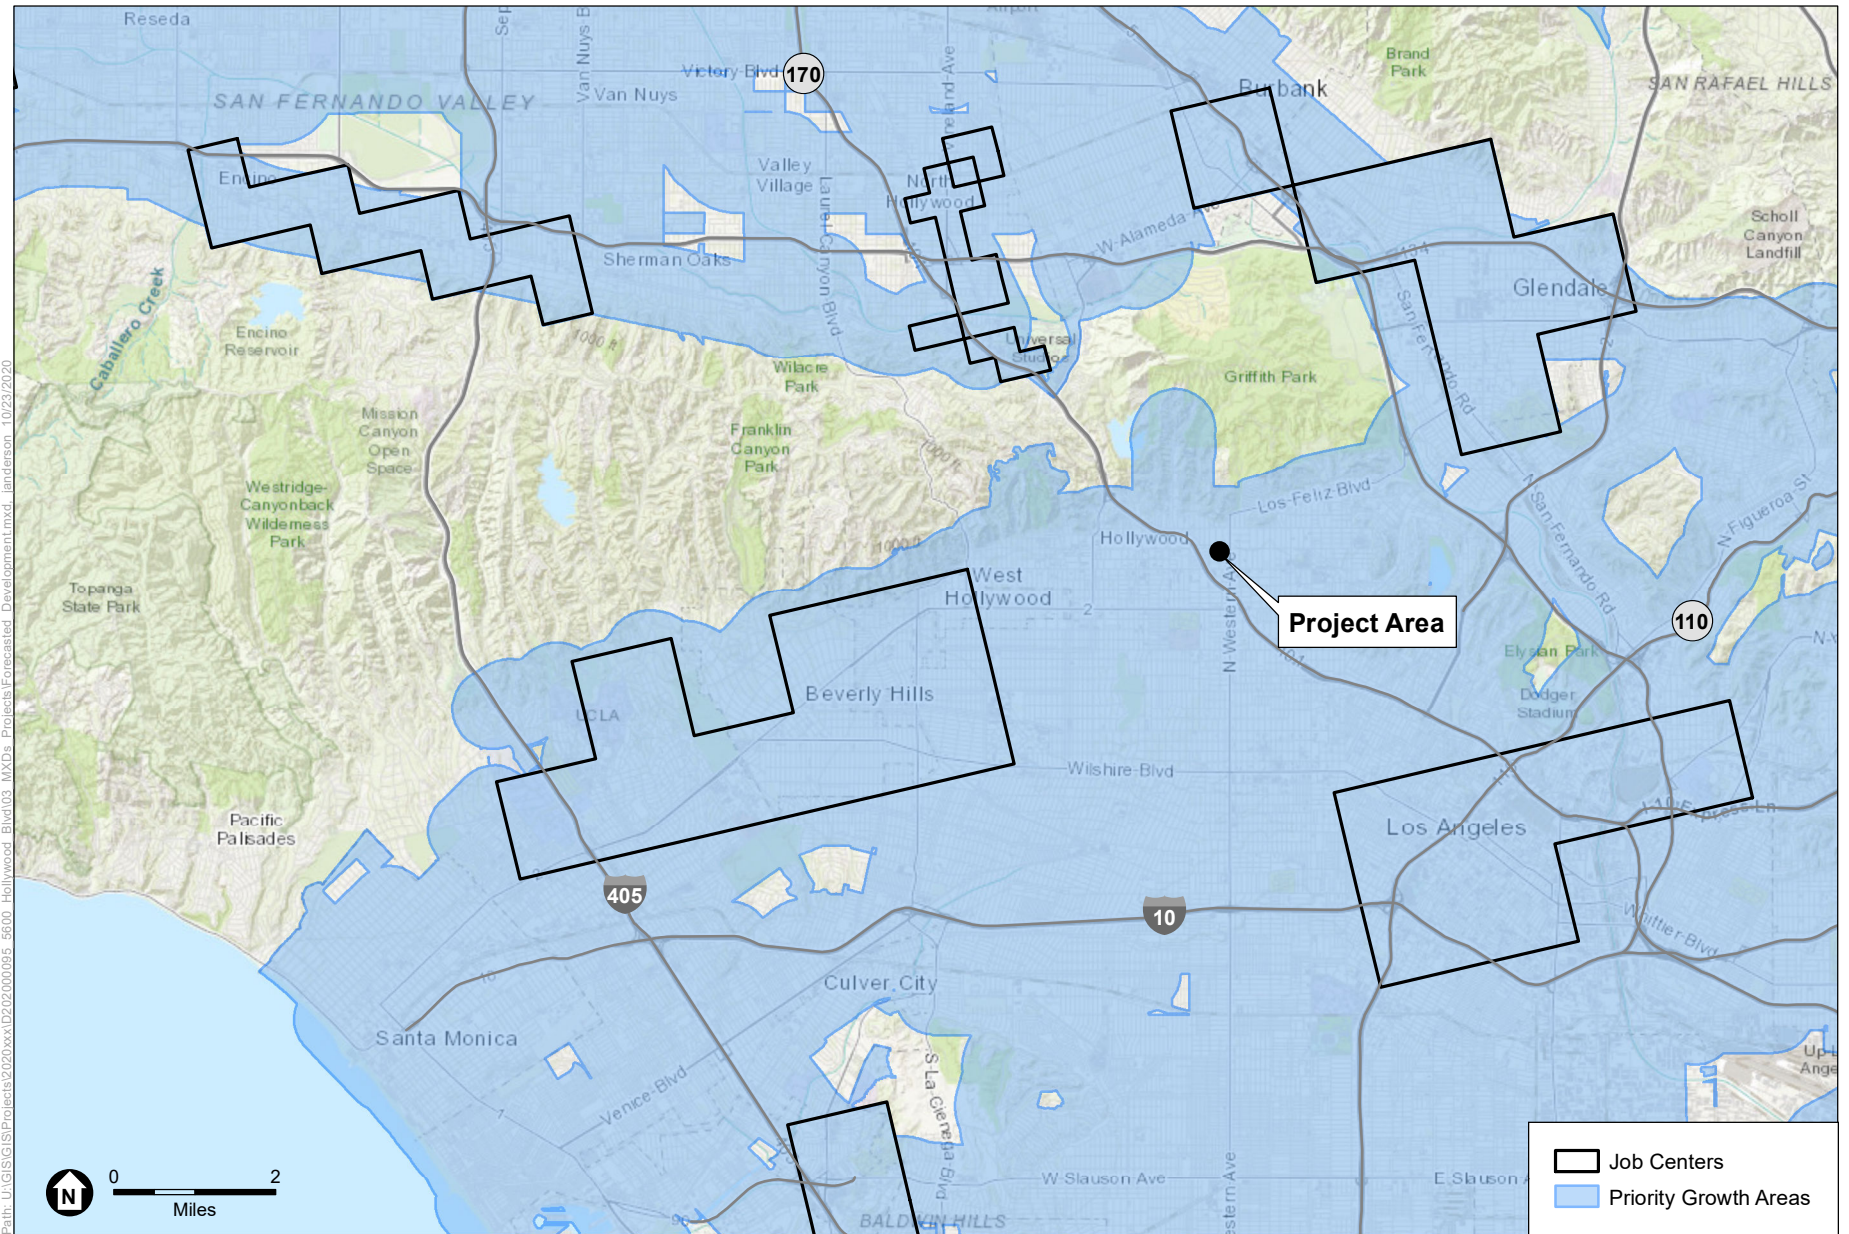

SOURCE: SCAG 2019

5600 Hollywood Blvd

Connect SoCal Forecasted Regional Development Pattern